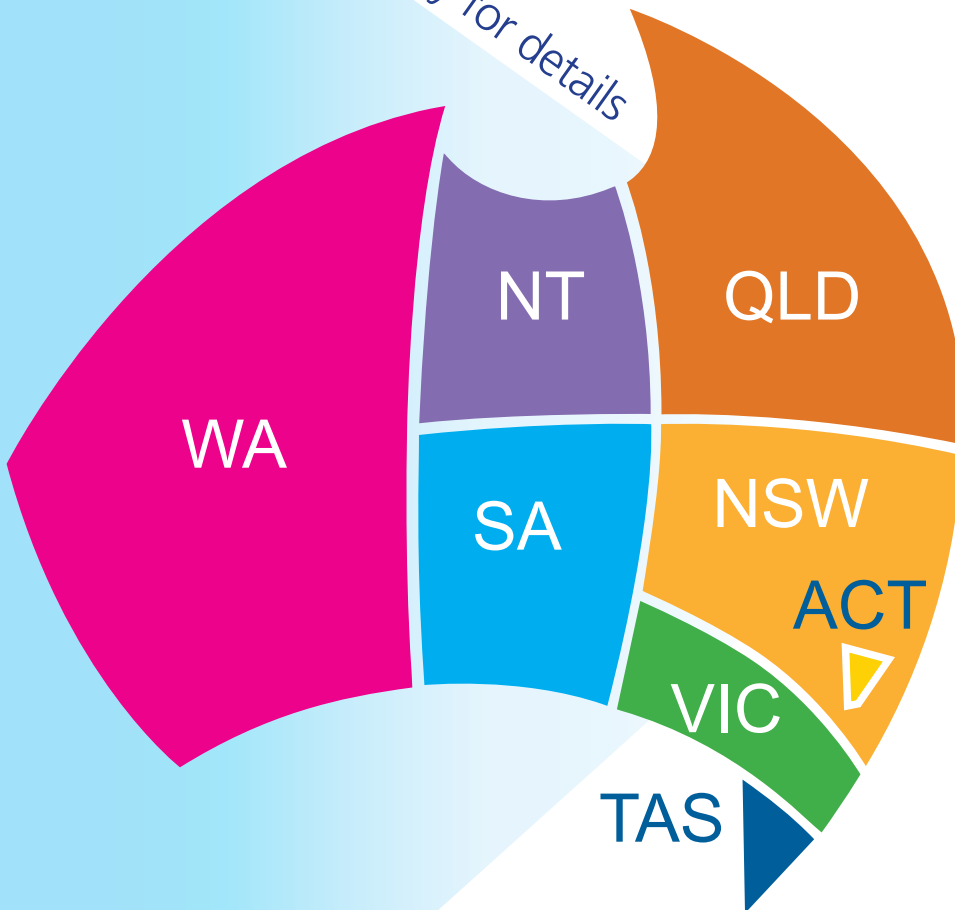

Directory

Non-denominational
Churches of Christ
Australia 2016

Click your State / Territory for details

This directory is intended as a service to facilitate communication and fellowship among non-denominational Churches of Christ in Australia. Given the self-governing and organic nature of these congregations, this directory isn't an exhaustive or authoritative list.