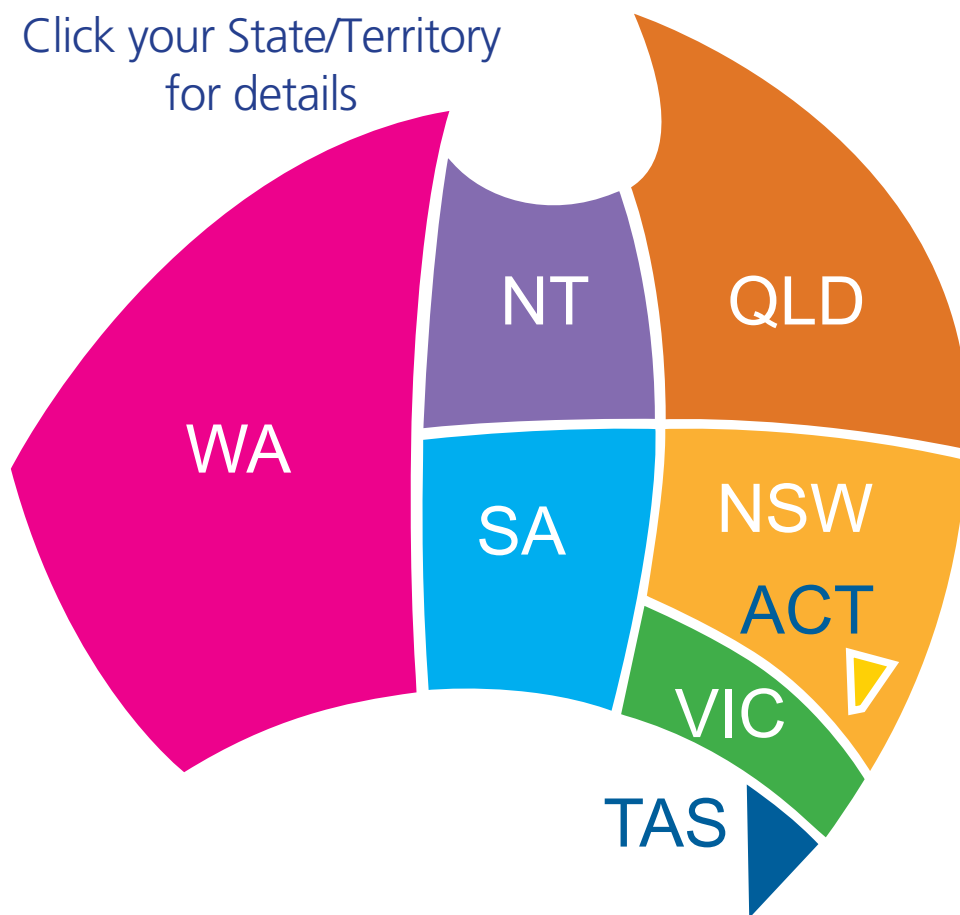

Directory

Non-denominational Churches of Christ Australia 2018

Click your State/Territory
for details

CHURCH	MEETING PLACE	MEETING TIME	CONTACTS & MAILING ADDRESS
Canberra	Cnr Parkinson St & Namatjira Dr. Weston Creek	WOR 9:30 BS 11:00 (ring for details) BS Thur (ring for details)	Tony & Chevelle Hibberd 0406 388 276 tonyhibbs@yahoo.co.uk get.in.touch@churchact.org.au www.churchact.org.au GPO Box 903, Canberra ACT 2601