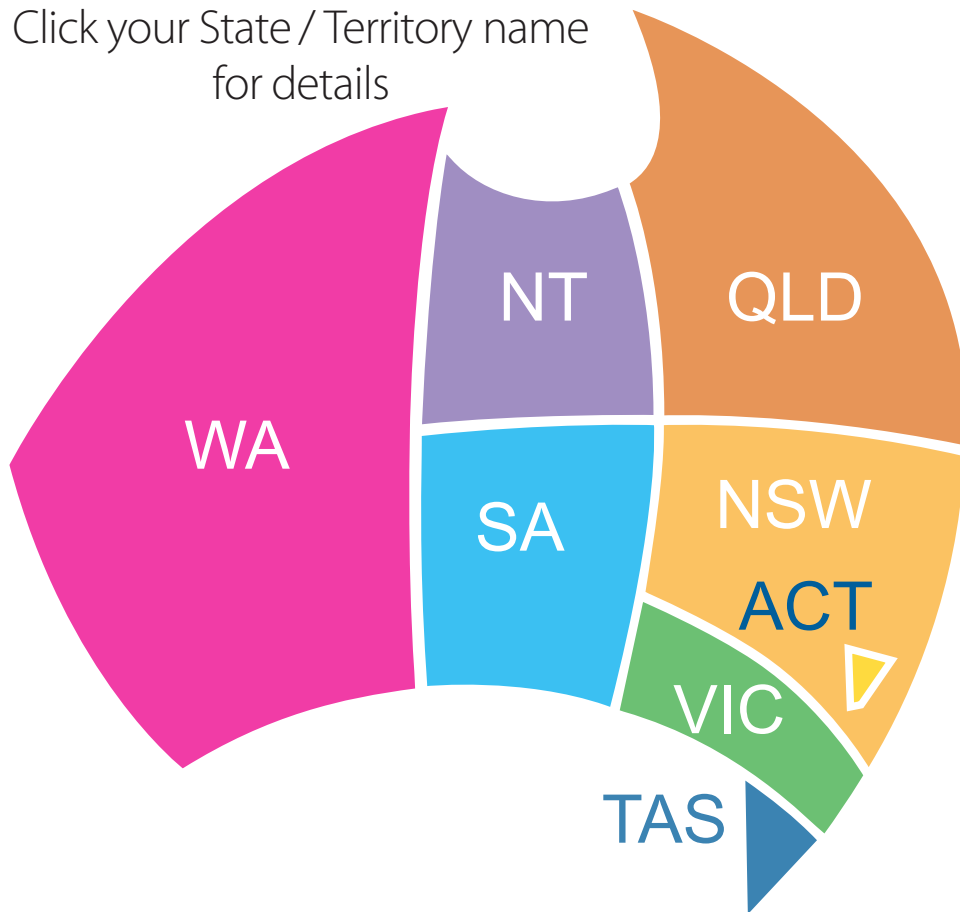

Directory

Non-denominational Churches of Christ
Australia 2024

Click your State / Territory name
for details

www.klesis.com.au • © Klesis, 2024.

CHURCH	MEETING PLACE	MEETING TIME	CONTACTS & MAILING ADDRESS
Canberra	Cnr Parkinson St & Namatjira Dr. Weston Creek ACT 2611	WOR 9:30 BS 11:10 (ring for details) BS Thur 7:30pm (ring for details)	Phone: 0406 608 276 canberrachurchofchrist@gmail.com www.churchact.org.au Mailing Address: 2 Parkinson Street, Weston Creek, ACT 2611