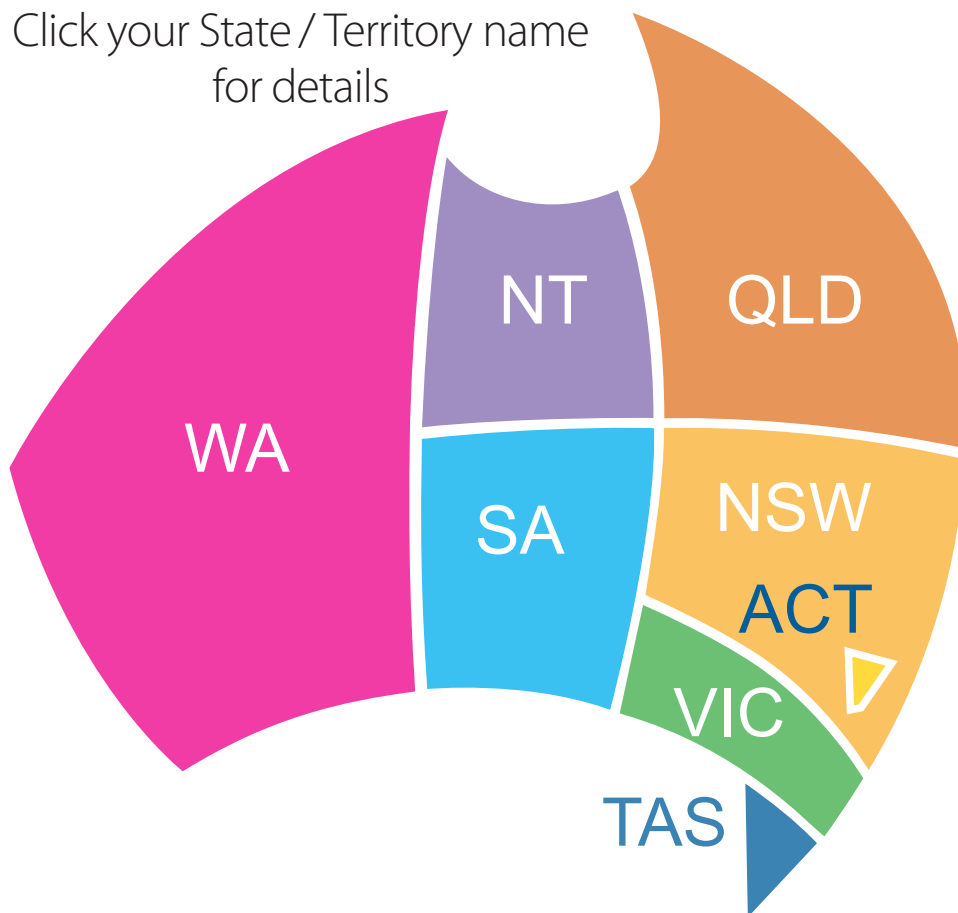

Directory

Non-denominational Churches of Christ
Australia 2025

Click your State / Territory name
for details

www.klesis.com.au • © Klesis, 2025.

CHURCH	MEETING PLACE	MEETING TIME	CONTACTS & MAILING ADDRESS
Canberra	Cnr Parkinson St & Namatjira Dr. Weston Creek ACT 2611	WOR 9:30 BS 11:10 (ring for details) BS Thur 7:30pm (ring for details)	Phone: 0406 608 276 canberrachurchofchrist@gmail.com www.churchact.org.au Mailing Address: 2 Parkinson Street, Weston Creek, ACT 2611